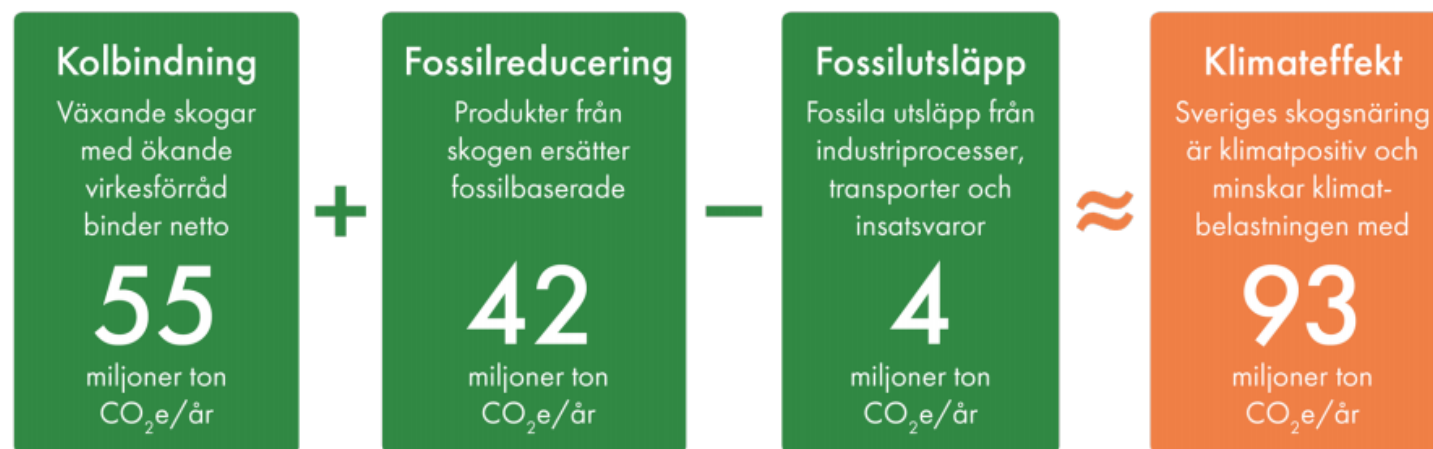

Fler och fler förstår skogens klimatnytta

Källa: Skogsindustrierna